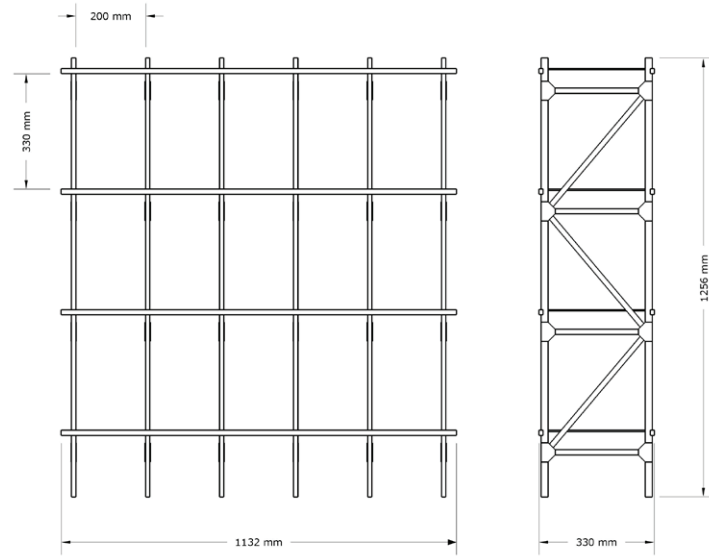

EXAMPLE FRAMEWORKS SHELF WITHOUT ROOF: FW35