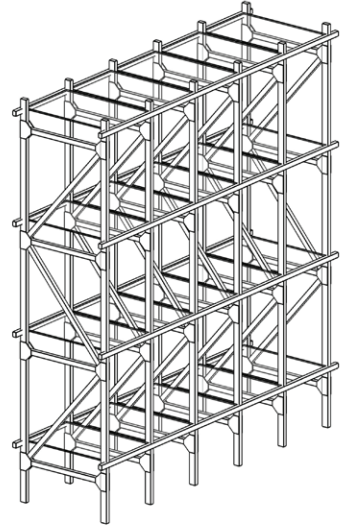

EXAMPLE FRAMEWORKS SHELF WITHOUT ROOF: FW35