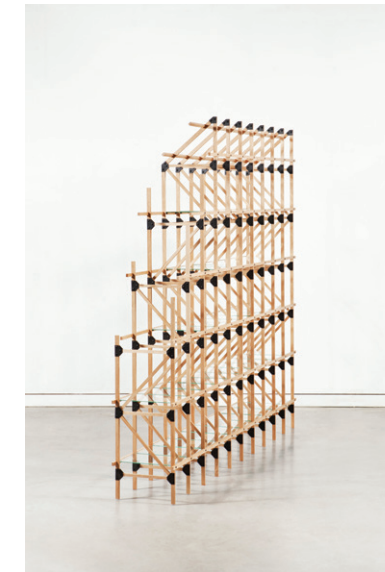

FRAMEWORKS

BROCHURE

FRAMEWORKS is a shelving system based on lattice constructions; extremely lightweight but stable structures which enable large spans with minimal use of materials.

The FRAMEWORKS system consists of thin oak slats connected by steel plates and rivets. The addition of glass shelves creates a storage function which reinforces the transparent, light-weight nature of the design.

FRAMEWORKS can be placed against a wall or free standing to partition parts of an open space. The more objects it holds, the better job it does of creating privacy barriers between one subsectioned room and another. The system allows customized solutions.

MATERIALS & COLOURS

FRAMEWORKS is crafted from premium quality solid oak with a Danish oil finish. The 1.5 mm steel plates have a black passivated finish. The glass shelves are made of 4 mm transparent float glass (untempered) with chamfered and polished edges. Other materials on request.

EXAMPLE FRAMEWORKS SHELF WITHOUT ROOF: FW35

EXAMPLE FRAMEWORKS SHELF WITH ROOF: FW 43R

FW23

FW33

FW24

FW45

FW510RUS

FW35